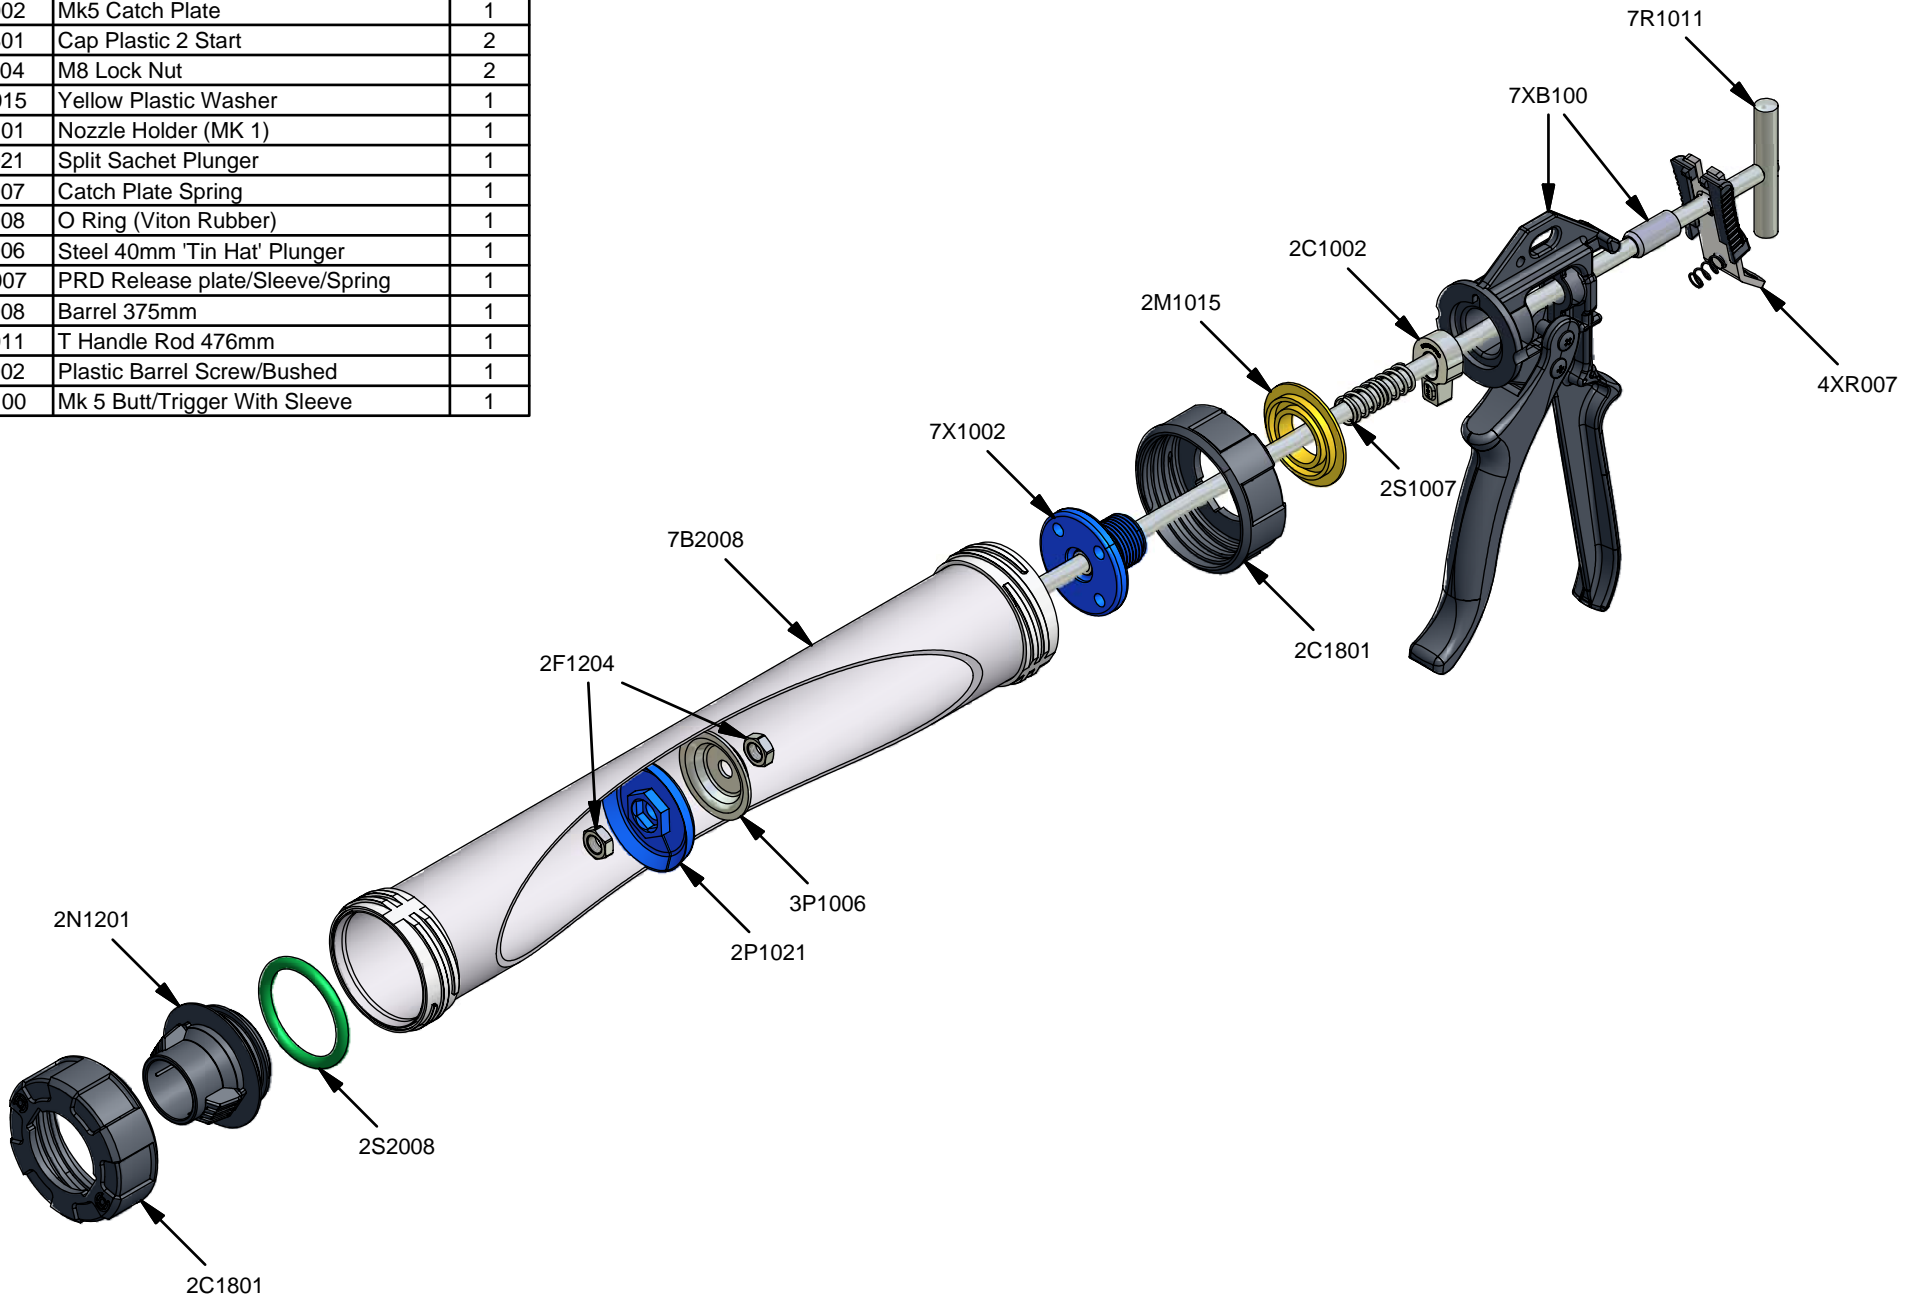

Parts List		
STOCK No	DESCRIPTION	QTY
2C1002	Mk5 Catch Plate	1
2C1801	Cap Plastic 2 Start	2
2F1204	M8 Lock Nut	2
2M1015	Yellow Plastic Washer	1
2N1201	Nozzle Holder (MK 1)	1
2P1021	Split Sachet Plunger	1
2S1007	Catch Plate Spring	1
2S2008	O Ring (Viton Rubber)	1
3P1006	Steel 40mm 'Tin Hat' Plunger	1
4XR007	PRD Release plate/Sleeve/Spring	1
7B2008	Barrel 375mm	1
7R1011	T Handle Rod 476mm	1
7X1002	Plastic Barrel Screw/Bushed	1
7XB100	Mk 5 Butt/Trigger With Sleeve	1

Powerflow Combi 600 Sachet

www.pccox.co.uk
 sales@pccox.co.uk
 TEL:44(0)1635 264500

REV
 E

DATE
 14/12/2006

Parts List		
STOCK No	DESCRIPTION	QTY
2C1002	Mk5 Catch Plate	1
2C1801	Cap Plastic 2 Start	2
2F1204	M8 Lock Nut	2
2M1015	Yellow Plastic Washer	1
2N1201	Nozzle Holder (MK 1)	1
2P1021	Split Sachet Plunger	1
2S1007	Catch Plate Spring	1
2S2008	O Ring (Viton Rubber)	1
3P1006	Steel 40mm 'Tin Hat' Plunger	1
4XR007	PRD Release plate/Sleeve/Spring	1
7B2008	Barrel 375mm	1
7R1011	T Handle Rod 476mm	1
7X1002	Plastic Barrel Screw/Bushed	1
7XB100	Mk 5 Butt/Trigger With Sleeve	1