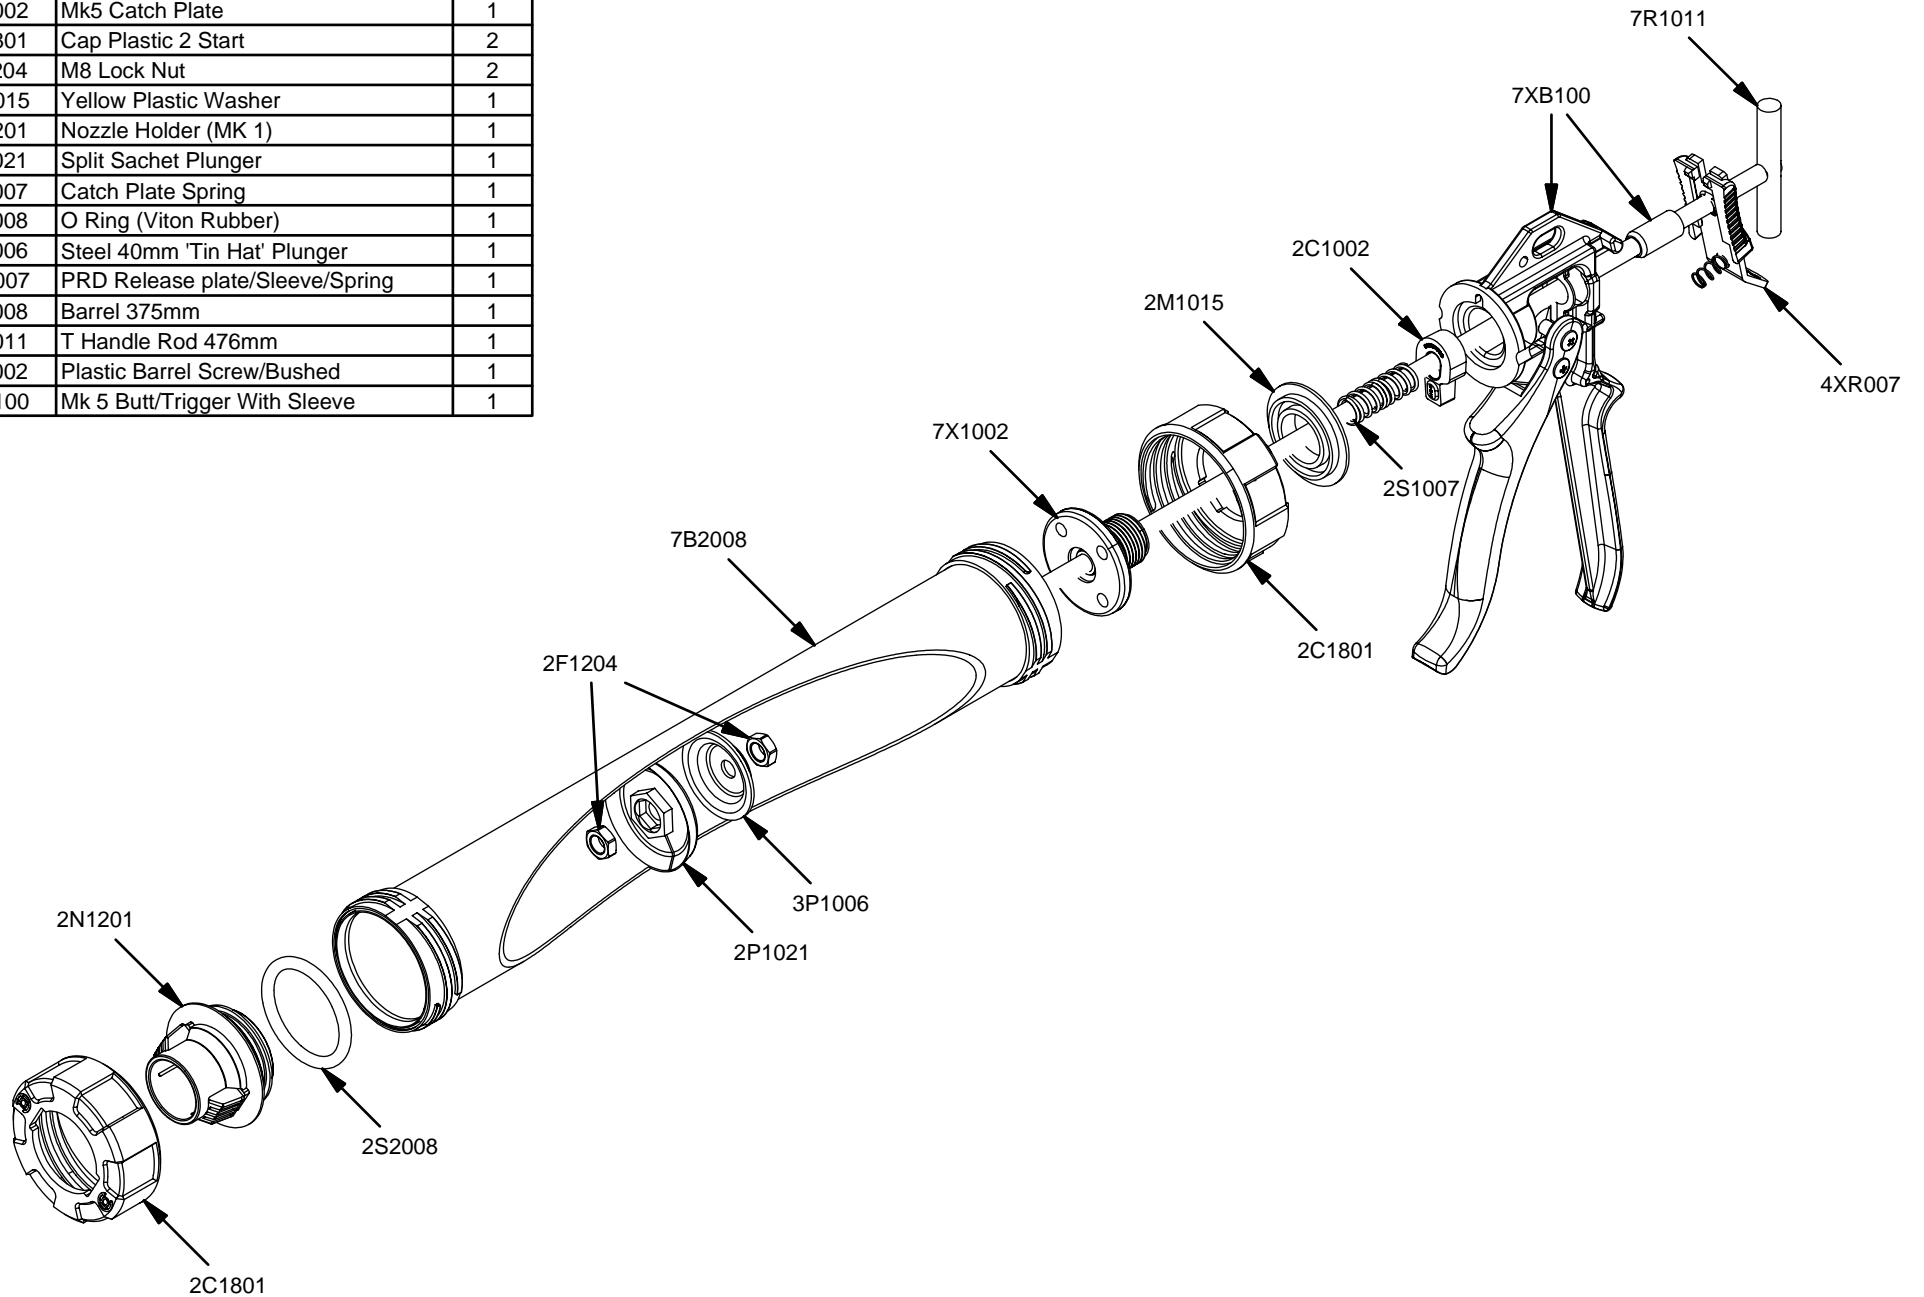

Parts List		
STOCK No	DESCRIPTION	QTY
2C1002	Mk5 Catch Plate	1
2C1801	Cap Plastic 2 Start	2
2F1204	M8 Lock Nut	2
2M1015	Yellow Plastic Washer	1
2N1201	Nozzle Holder (MK 1)	1
2P1021	Split Sachet Plunger	1
2S1007	Catch Plate Spring	1
2S2008	O Ring (Viton Rubber)	1
3P1006	Steel 40mm 'Tin Hat' Plunger	1
4XR007	PRD Release plate/Sleeve/Spring	1
7B2008	Barrel 375mm	1
7R1011	T Handle Rod 476mm	1
7X1002	Plastic Barrel Screw/Bushed	1
7XB100	Mk 5 Butt/Trigger With Sleeve	1

Powerflow Combi 600 Sachet

www.pccox.co.uk
 sales@pccox.co.uk
 TEL:44(0)1635 264500

REV
 E

DATE
 14/12/2006

Parts List		
STOCK No	DESCRIPTION	QTY
2C1002	Mk5 Catch Plate	1
2C1801	Cap Plastic 2 Start	2
2F1204	M8 Lock Nut	2
2M1015	Yellow Plastic Washer	1
2N1201	Nozzle Holder (MK 1)	1
2P1021	Split Sachet Plunger	1
2S1007	Catch Plate Spring	1
2S2008	O Ring (Viton Rubber)	1
3P1006	Steel 40mm 'Tin Hat' Plunger	1
4XR007	PRD Release plate/Sleeve/Spring	1
7B2008	Barrel 375mm	1
7R1011	T Handle Rod 476mm	1
7X1002	Plastic Barrel Screw/Bushed	1
7XB100	Mk 5 Butt/Trigger With Sleeve	1