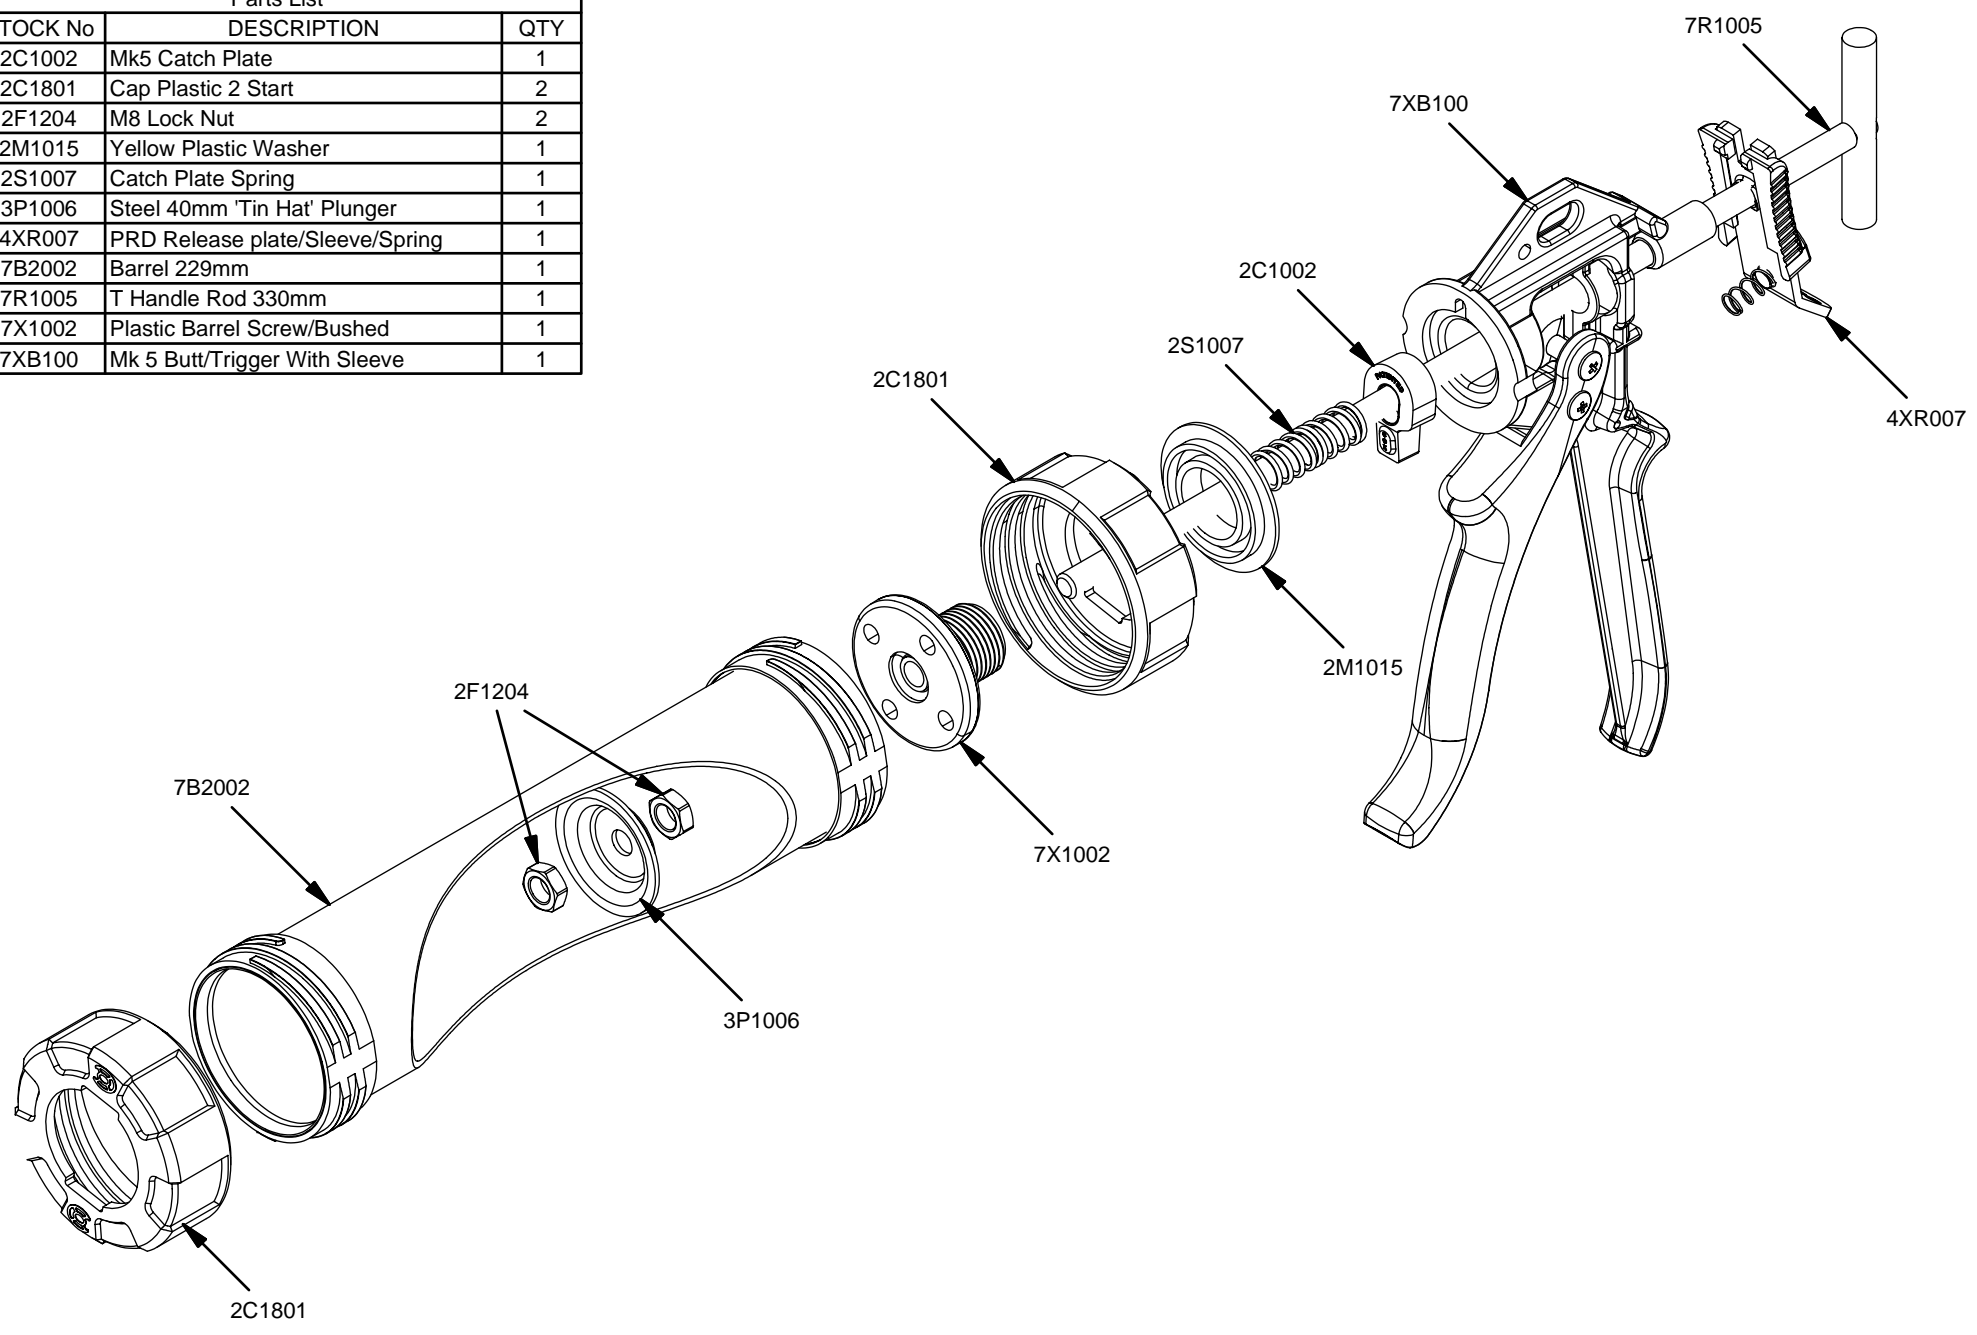

Parts List		
STOCK No	DESCRIPTION	QTY
2C1002	Mk5 Catch Plate	1
2C1801	Cap Plastic 2 Start	2
2F1204	M8 Lock Nut	2
2M1015	Yellow Plastic Washer	1
2S1007	Catch Plate Spring	1
3P1006	Steel 40mm 'Tin Hat' Plunger	1
4XR007	PRD Release plate/Sleeve/Spring	1
7B2002	Barrel 229mm	1
7R1005	T Handle Rod 330mm	1
7X1002	Plastic Barrel Screw/Bushed	1
7XB100	Mk 5 Butt/Trigger With Sleeve	1

Powerflow Combi 310 Cartridge

www.pccox.co.uk
 sales@pccox.co.uk
 TEL:44(0)1635 264500

REV	DATE
D	01/12/2006

Parts List		
STOCK No	DESCRIPTION	QTY
2C1002	Mk5 Catch Plate	1
2C1801	Cap Plastic 2 Start	2
2F1204	M8 Lock Nut	2
2M1015	Yellow Plastic Washer	1
2S1007	Catch Plate Spring	1
3P1006	Steel 40mm 'Tin Hat' Plunger	1
4XR007	PRD Release plate/Sleeve/Spring	1
7B2002	Barrel 229mm	1
7R1005	T Handle Rod 330mm	1
7X1002	Plastic Barrel Screw/Bushed	1
7XB100	Mk 5 Butt/Trigger With Sleeve	1